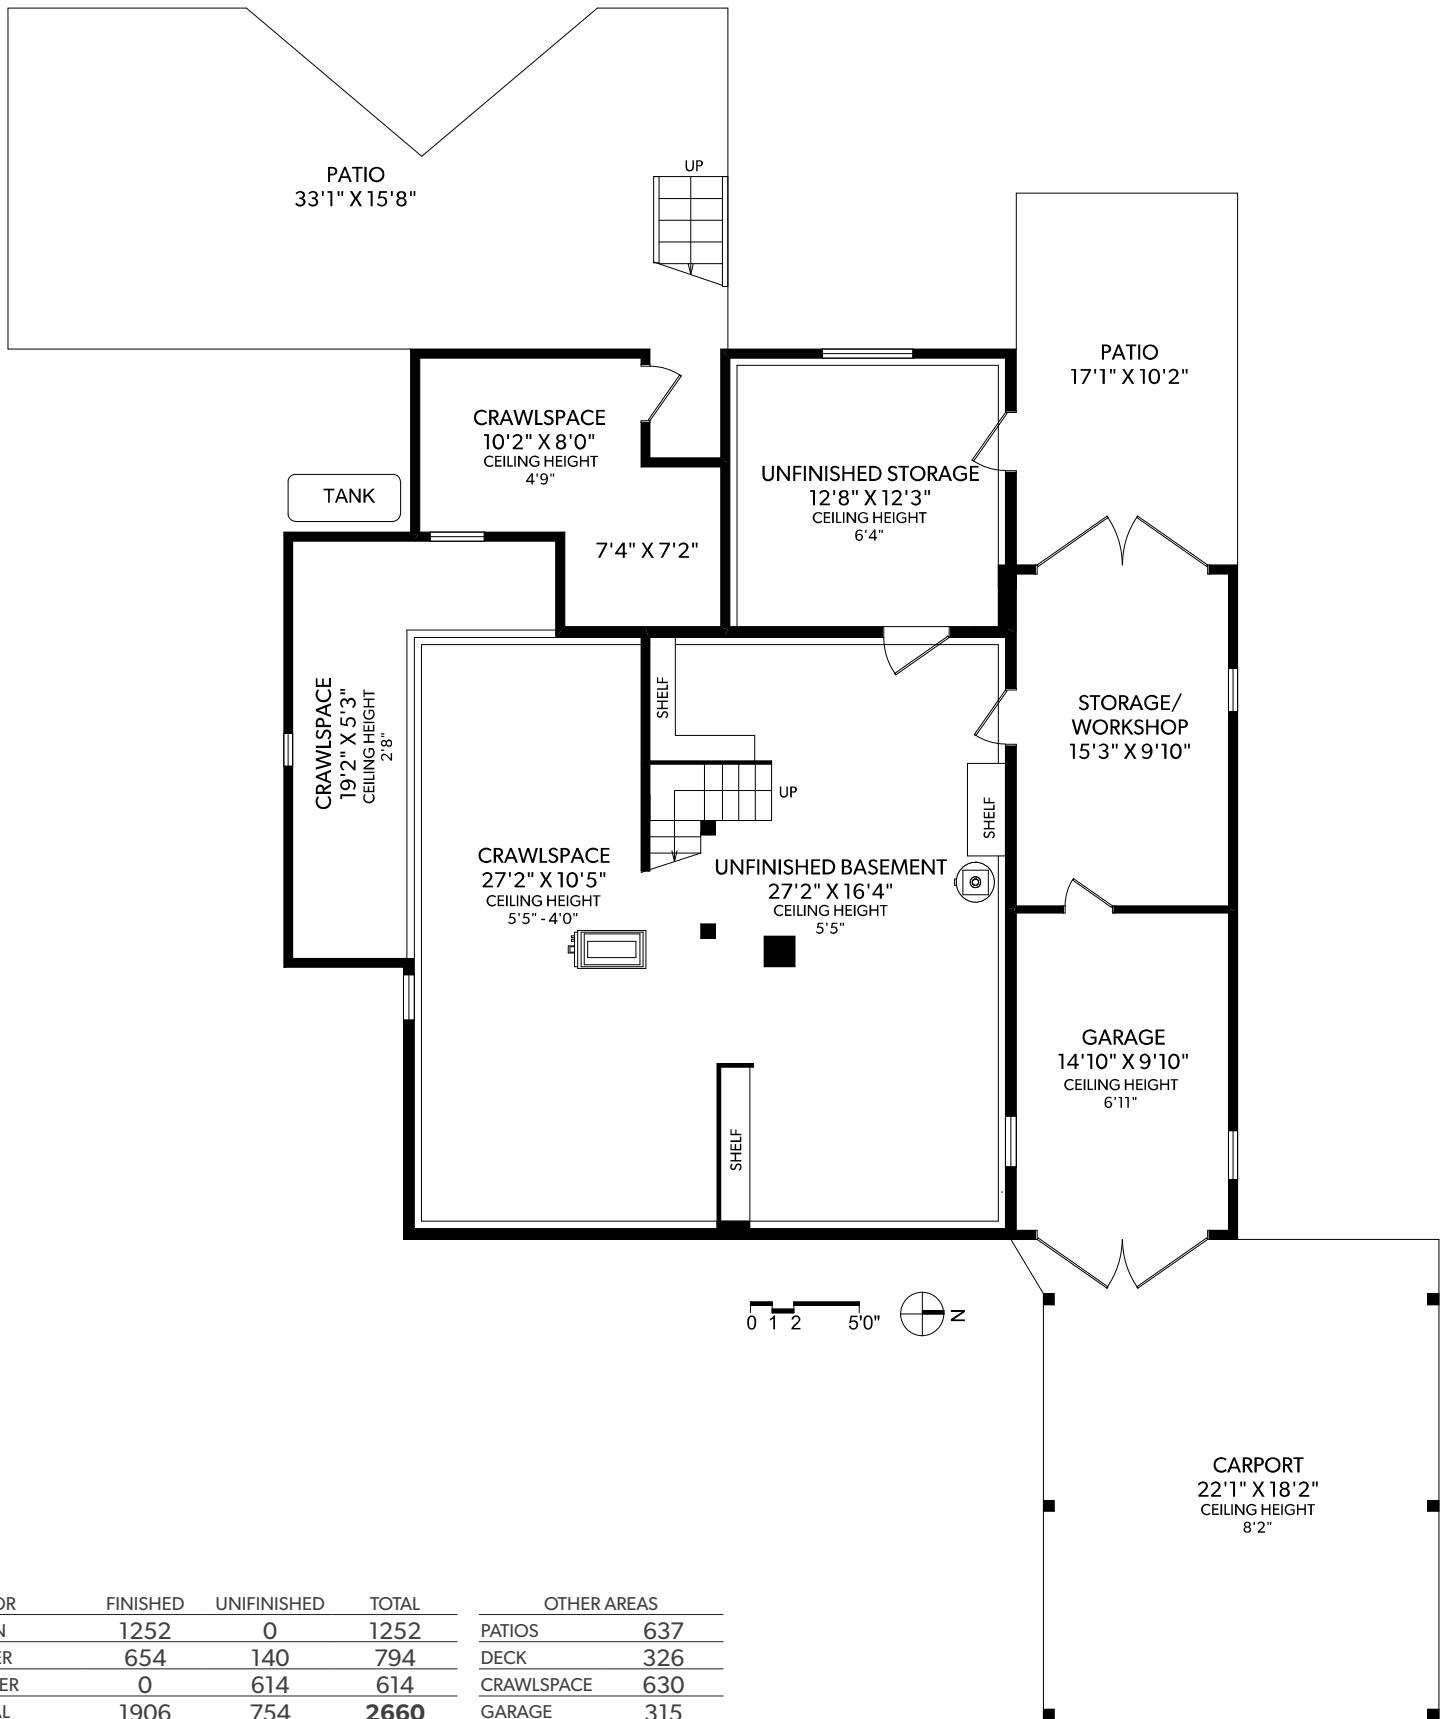

LOWER FLOOR

FLOOR	FINISHED	UNFINISHED	TOTAL	OTHER AREAS
MAIN	1252	0	1252	PATIOS 637
UPPER	654	140	794	DECK 326
LOWER	0	614	614	CRAWLSPACE 630
TOTAL	1906	754	2660	GARAGE 315
				CARPORT 403

REAL FOTO **4140 CEDAR HILL ROAD**
DOCUMENT PREPARED FOR THE EXCLUSIVE USE OF
ELEANOR SMITH

250-388-6998
ORDERS@REALFOTO.CA MEASURED 06/23/2016 BY TODD MAYER

All information furnished regarding this property is from sources deemed reliable but no warranty or representation is made to the accuracy thereof.