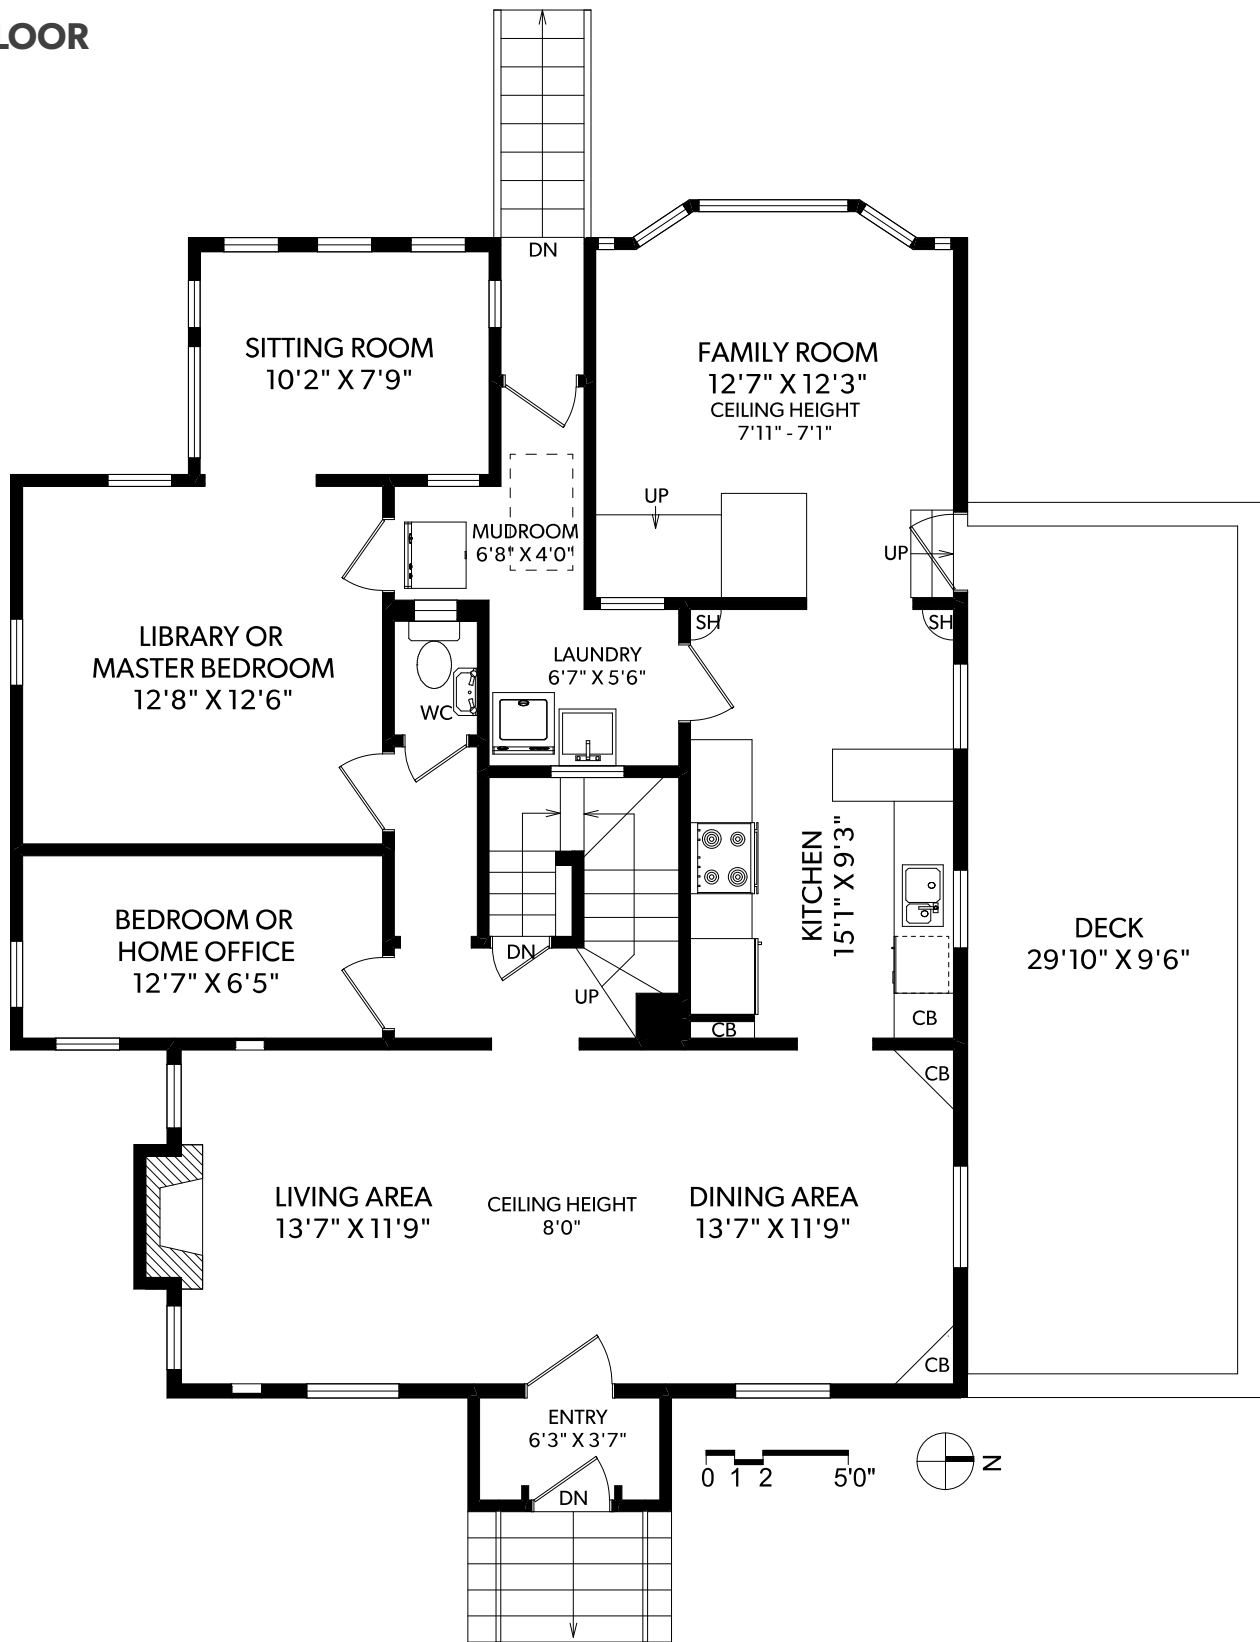

MAIN FLOOR

| FLOOR | FINISHED | UNFINISHED | TOTAL |
|--------------|-------------|------------|-------------|
| MAIN | 1252 | 0 | 1252 |
| UPPER | 654 | 140 | 794 |
| LOWER | 0 | 614 | 614 |
| TOTAL | 1906 | 754 | 2660 |

| OTHER AREAS | |
|-------------|-----|
| PATIOS | 637 |
| DECK | 326 |
| CRAWLSPACE | 630 |
| GARAGE | 315 |
| CARPORT | 403 |

REAL FOTO **4140 CEDAR HILL ROAD**
 DOCUMENT PREPARED FOR THE EXCLUSIVE USE OF
ELEANOR SMITH